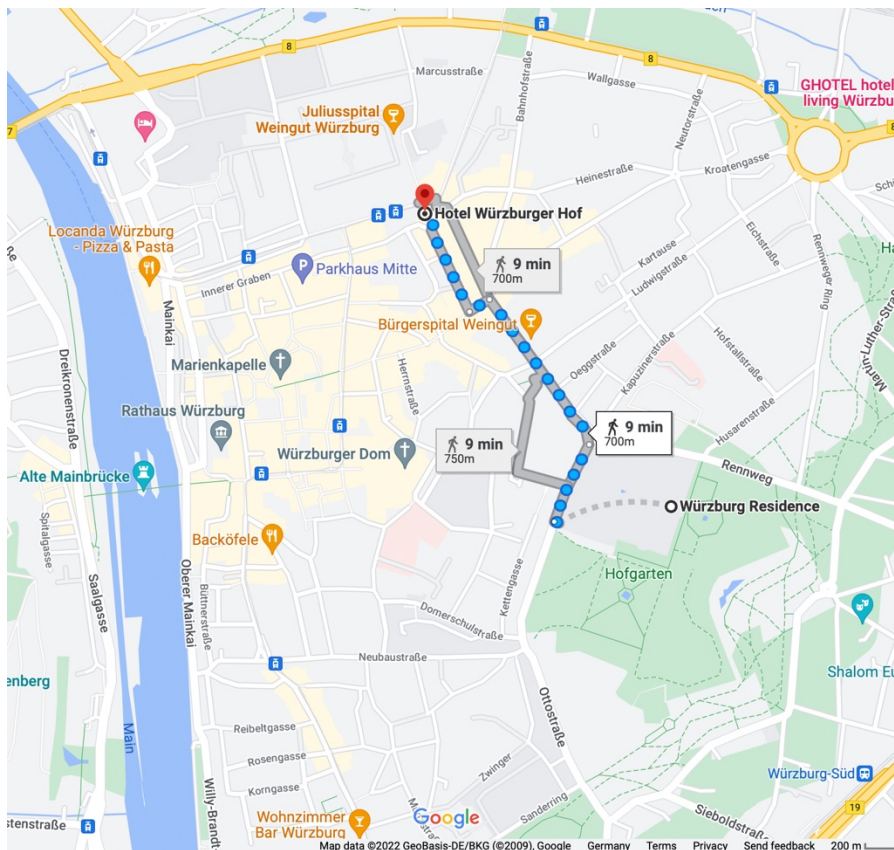

Hotel Würzburger Hof – Residenzplatz