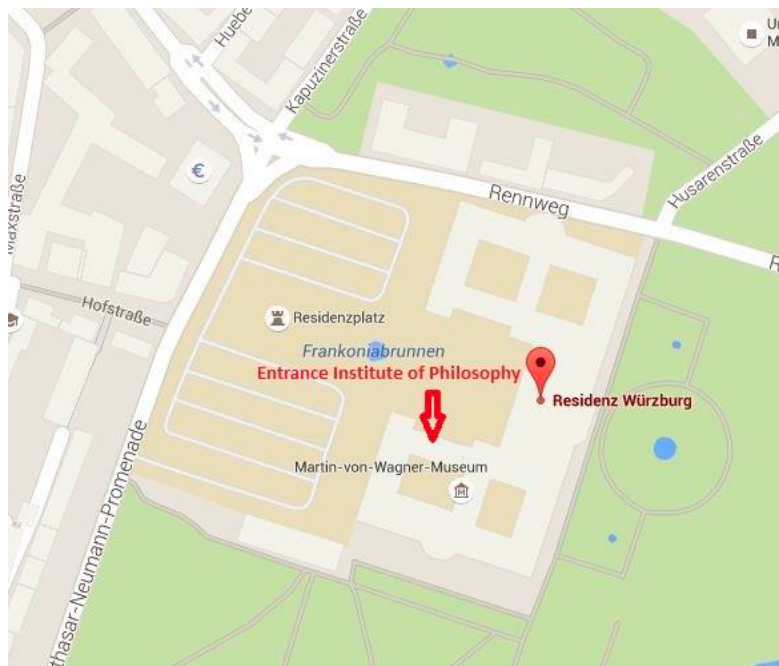

FRIDAY, OCTOBER 14TH

- 10:00-11:00 **JULIA JANSEN**
Lived Rationality and Dynamics of Tendency
- 11:00-11:15 Coffee break
- 11:15-12:15 **EMANUELE CAMINADA**
Blind but Oriented

12:15-12:30

Coffee break

12:30-13:30

MICHELA SUMMA

Drive and Discovery: Tendency and Curiosity as the Interest in the Unknown

VENUE: RESIDENZ WÜRZBURG

Hotel Würzburger Hof – Residenzplatz

The workshop is part of the project “Non-Objectual Intentionality: Tendency and Affect” funded by the German Research Foundation (DFG, ID: 446126658)